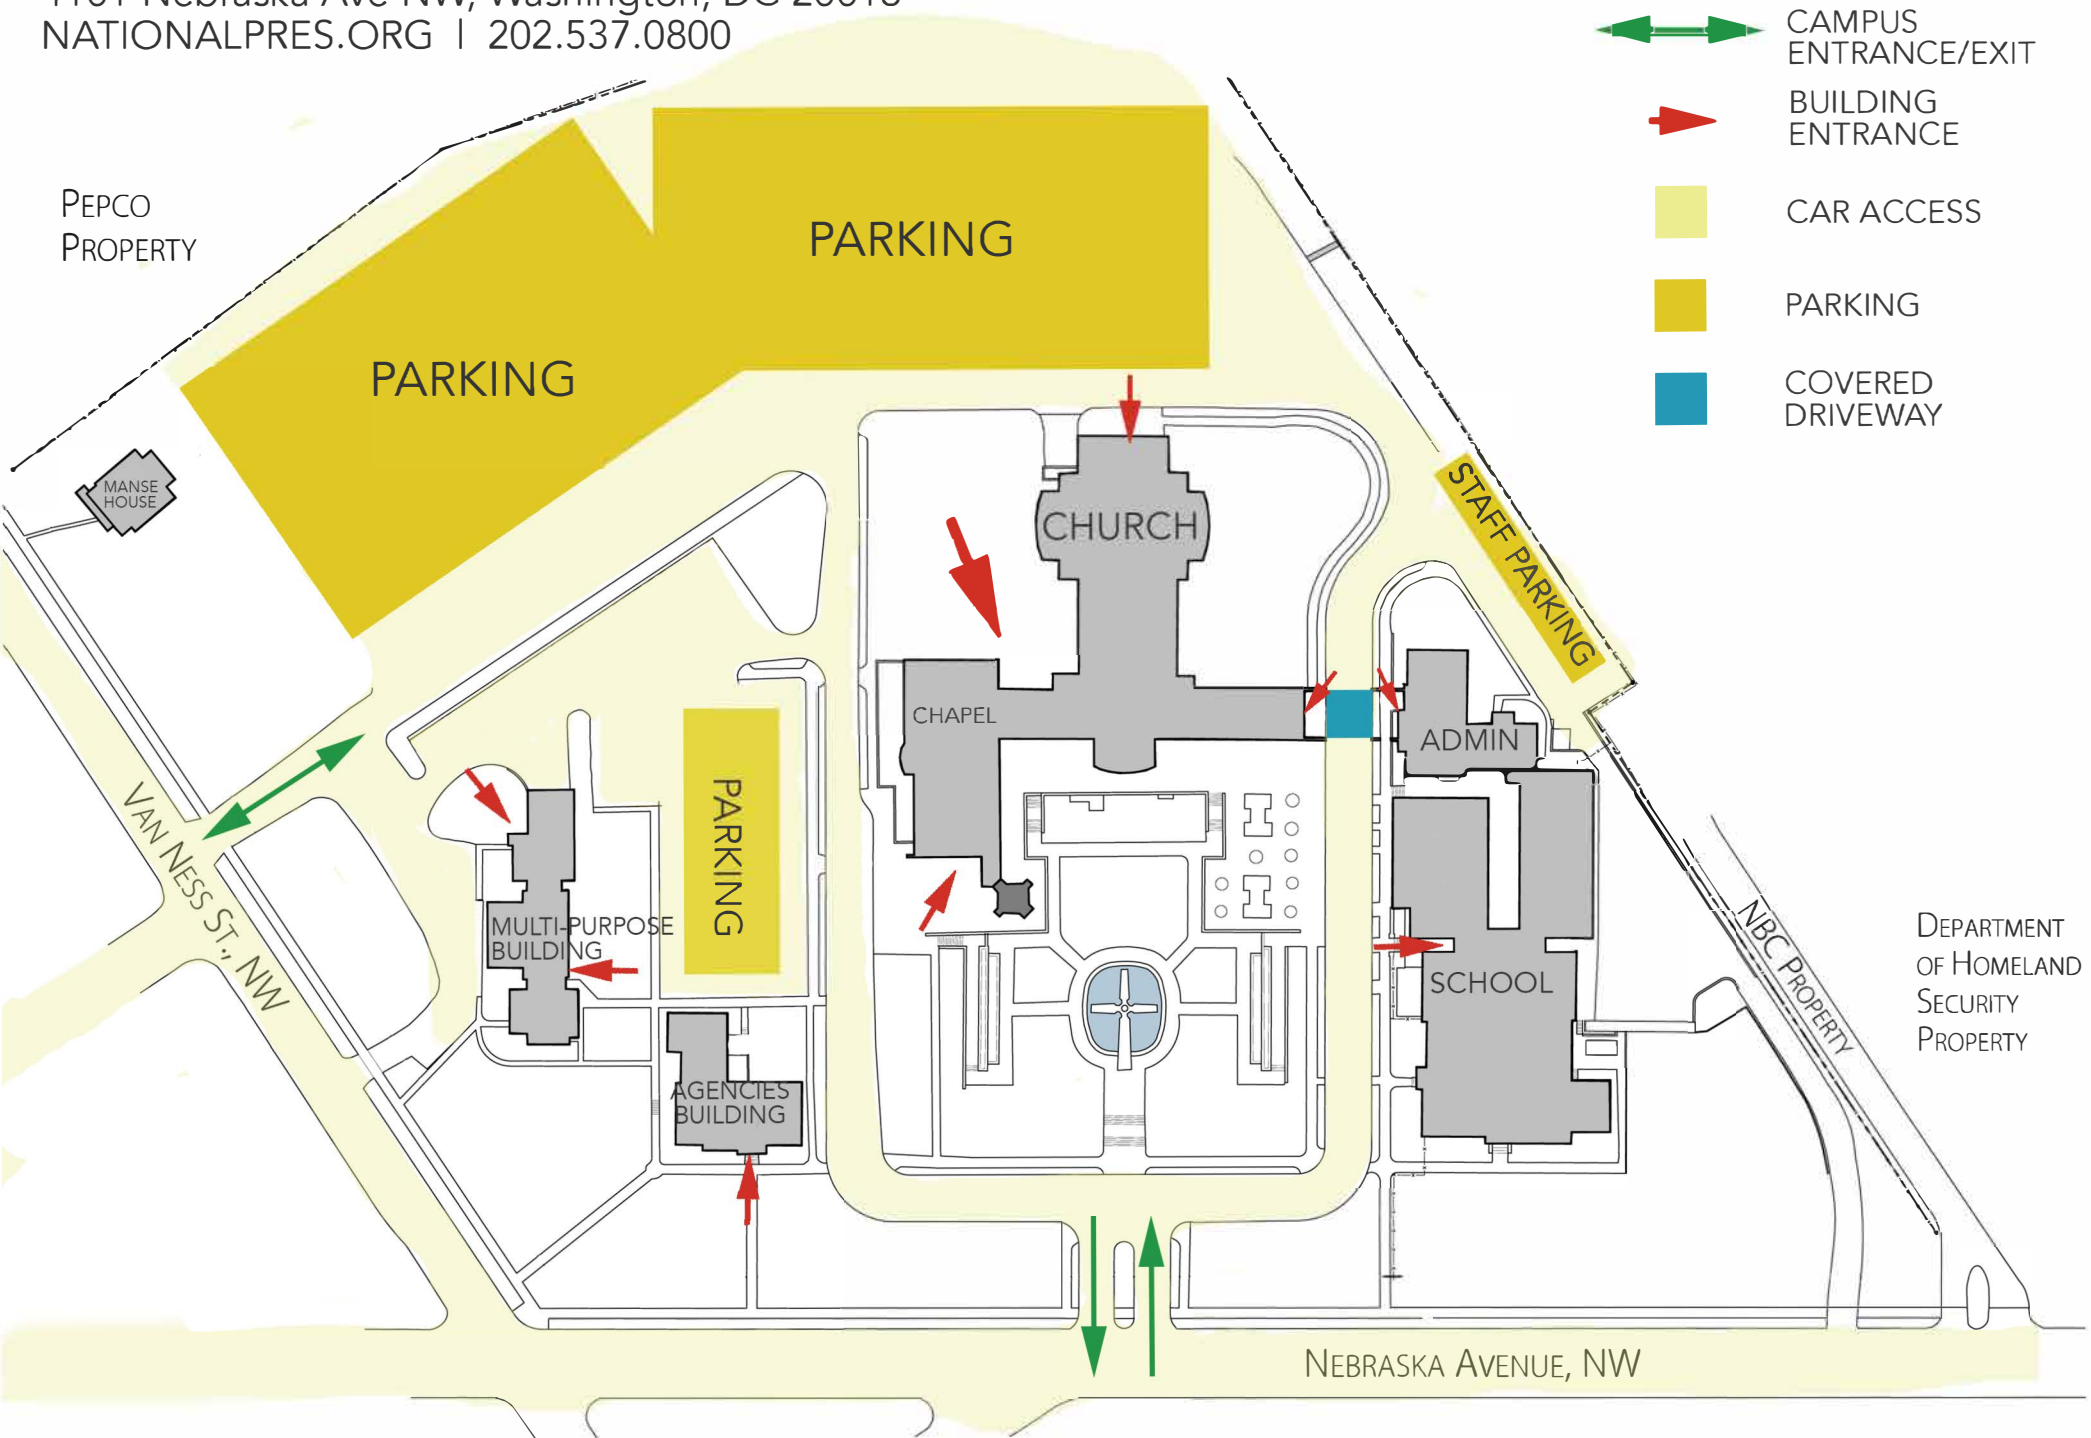

NATIONAL PRESBYTERIAN CHURCH
4101 Nebraska Ave NW, Washington, DC 20016
NATIONALPRES.ORG | 202.537.0800

- CAMPUS ENTRANCE/EXIT
- BUILDING ENTRANCE
- CAR ACCESS
- PARKING
- COVERED DRIVEWAY